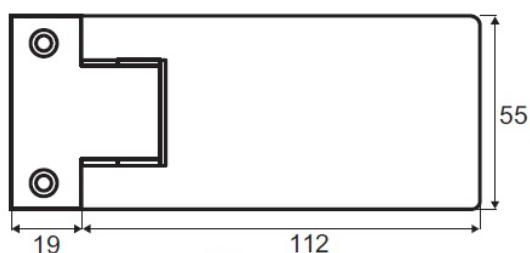

PRODUCT SHEET

Description:

Shower Hinge "King", Wall/Glass, CPL, Offset Back Pl, 6-10mm Glass Thickness, w/Angle Adjustment & 25DG Return Function, Brass Material, Rectangular Shape, Rounded Edges & Corners

Item number:

15.24.130-0

Units	Box	Carton	HS Code	Barcode
Pcs.	1	20	8302100090	
				5704866061285

glass 6 - 10 mm

SISO A/S

Mileparken 11
DK-2740 Skovlunde
Denmark
VAT: DK 24786013

Phone +45 45 830 900

www.siso.dk
siso@siso.dk