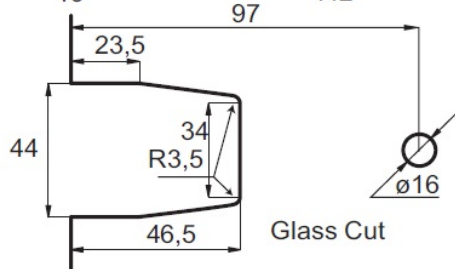

PRODUCT SHEET

Description:

Shower Hinge "King", Wall/Glass, CPL, Offset Back Pl, 6-10mm Glass Thickness, w/Angle Adjustment & 25DG Return Function, Brass Material, Rectangular Shape, Rounded Edges & Corners

Item number:

15.24.130-0

Units	Box	Carton	HS Code	Barcode
Pcs.	1	20	8302100090	
				5704866061285

glass 6 - 10 mm

SISO A/S

Mileparken 11
DK-2740 Skovlunde
Denmark
VAT: DK 24786013

Phone +45 45 830 900

www.siso.dk
siso@siso.dk