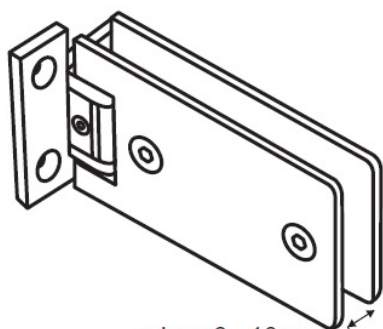

PRODUCT SHEET

Description:

Shower Hinge "King", Wall/Glass, CPL, Offset Back Pl, 6-10mm Glass Thickness, w/Angle Adjustment & 25DG Return Function, Brass Material, Rectangular Shape, Rounded Edges & Corners

Item number:

15.24.130-0

Units	Box	Carton	HS Code	Barcode
Pcs.	1	20	8302100090	
				5704866061285

glass 6 - 10 mm